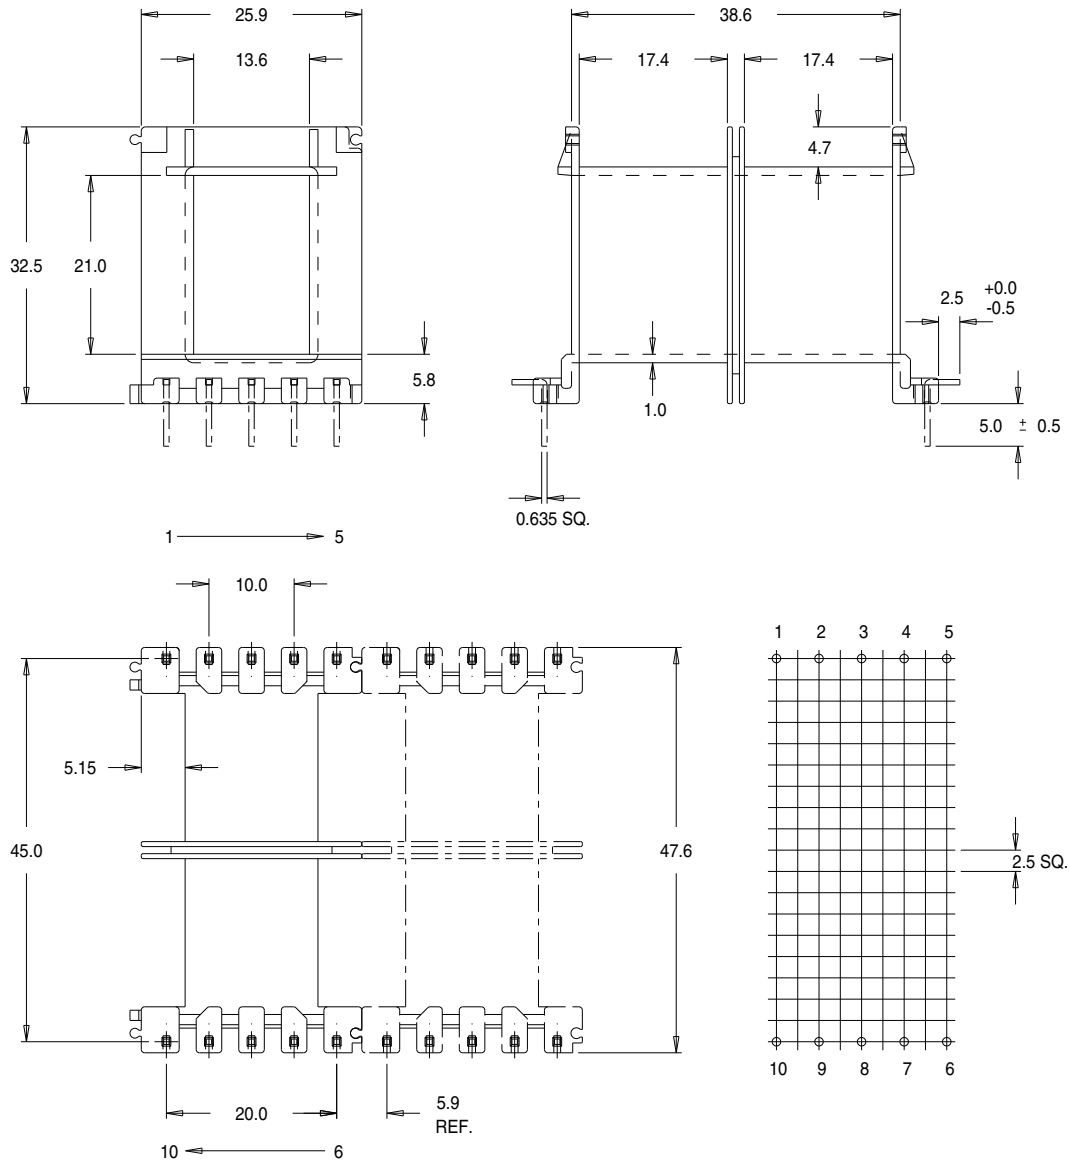

Part No. U39211
 UI39 x 21.0 Shrouded Double Section
 'U' Range Bobbin

Dimensions in millimetres.